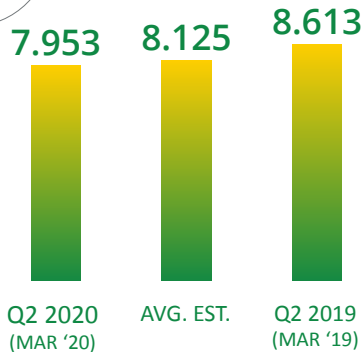

USDA ACREAGE & STOCKS REPORT

March 31, 2020

ADM Investor Services, Inc.

U.S.A. MARCH 1 STOCKS

*Figures in billions of bushels

U.S.A. PROSPECTIVE PLANTING

*Figures in millions of acres

CORN