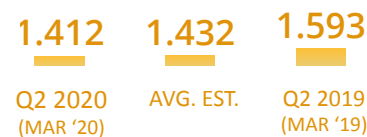

USDA ACREAGE & STOCKS REPORT

March 31, 2020

ADM Investor Services, Inc.

U.S.A. MARCH 1 STOCKS

*Figures in billions of bushels

U.S.A. PROSPECTIVE PLANTING

*Figures in millions of acres

CORN