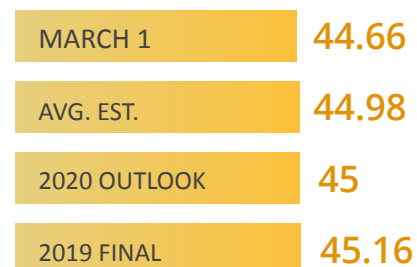

USDA ACREAGE & STOCKS REPORT

March 31, 2020

ADM Investor Services, Inc.

U.S.A. MARCH 1 STOCKS

*Figures in billions of bushels

U.S.A. PROSPECTIVE PLANTING

*Figures in millions of acres

CORN

ALL WHEAT

SOYBEANS

ALL COTTON

*Source: USDA

TRADING. AROUND THE GLOBE, AROUND THE CLOCK.

312-242-7000 | www.admis.com | sales@admis.com

ADM Investor Services, Inc.