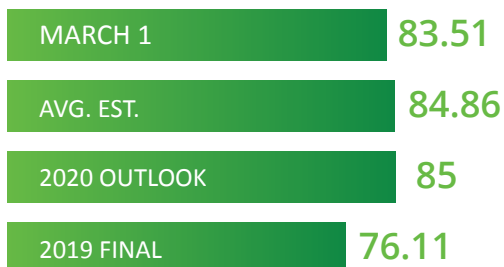

USDA ACREAGE & STOCKS REPORT

March 31, 2020

ADM Investor Services, Inc.

U.S.A. MARCH 1 STOCKS

*Figures in billions of bushels

U.S.A. PROSPECTIVE PLANTING

*Figures in millions of acres

CORN

ALL WHEAT

SOYBEANS

ALL COTTON

*Source: USDA

TRADING. AROUND THE GLOBE, AROUND THE CLOCK.

312-242-7000 | www.admis.com | sales@admis.com

ADM Investor Services, Inc.