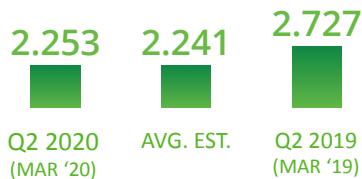

USDA ACREAGE & STOCKS REPORT

March 31, 2020

ADM Investor Services, Inc.

U.S.A. MARCH 1 STOCKS

*Figures in billions of bushels

U.S.A. PROSPECTIVE PLANTING

*Figures in millions of acres

CORN